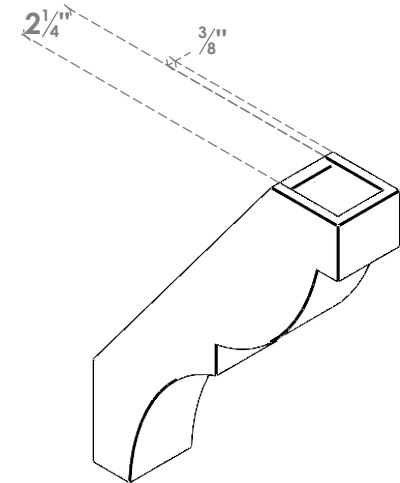

ITEM NUMBER: BRCPC030X12000X16000VAL

3"W X 12"D X 16"H VALENCIA ARCHITECTURAL GRADE PVC CLOSED BRACE

SIDE PROFILE

FRONT PROFILE

ISOMETRIC

EKENA MILLWORK
 2300 WEST MAIN ST.
 CLARKSVILLE, TX 75426
 TOLL FREE: 866-607-0453
 WWW.EKENAMILLWORK.COM