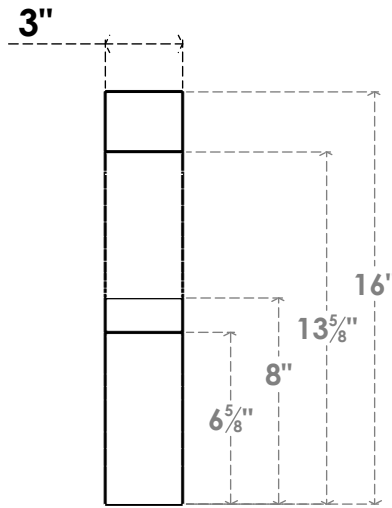

ITEM NUMBER: BRCPC030X12000X16000VAL

3"W X 12"D X 16"H VALENCIA ARCHITECTURAL GRADE PVC CLOSED BRACE

SIDE PROFILE

FRONT PROFILE

ISOMETRIC

EKENA MILLWORK
 2300 WEST MAIN ST.
 CLARKSVILLE, TX 75426
 TOLL FREE: 866-607-0453
 WWW.EKENAMILLWORK.COM

NOTES

1. INSTALLATION TO BE COMPLETED IN ACCORDANCE WITH MANUFACTURER'S SPECIFICATIONS.
2. DRAWING IS NOT TO SCALE
3. THIS DRAWING IS INTENDED FOR DESIGN AND PLANNING PURPOSES ONLY.
4. ALL INFORMATION CONTAINED HEREIN WAS CURRENT AT THE TIME OF DEVELOPMENT BUT MUST BE REVIEWED AND APPROVED BY THE PRODUCT MANUFACTURER TO BE CONSIDERED ACCURATE.
5. ARCHITECTURAL GRADE PVC PRODUCTS ARE MADE FROM EXPANDED CELLULAR PVC AND COME NATURALLY WHITE BUT MAY BE PAINTED