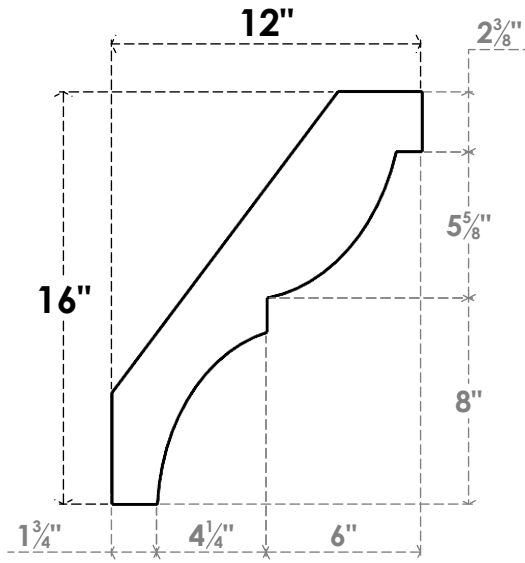

ITEM NUMBER: BRCPC030X12000X16000VAL

3"W X 12"D X 16"H VALENCIA ARCHITECTURAL GRADE PVC CLOSED BRACE

SIDE PROFILE

FRONT PROFILE

ISOMETRIC

EKENA MILLWORK
 2300 WEST MAIN ST.
 CLARKSVILLE, TX 75426
 TOLL FREE: 866-607-0453
 WWW.EKENAMILLWORK.COM